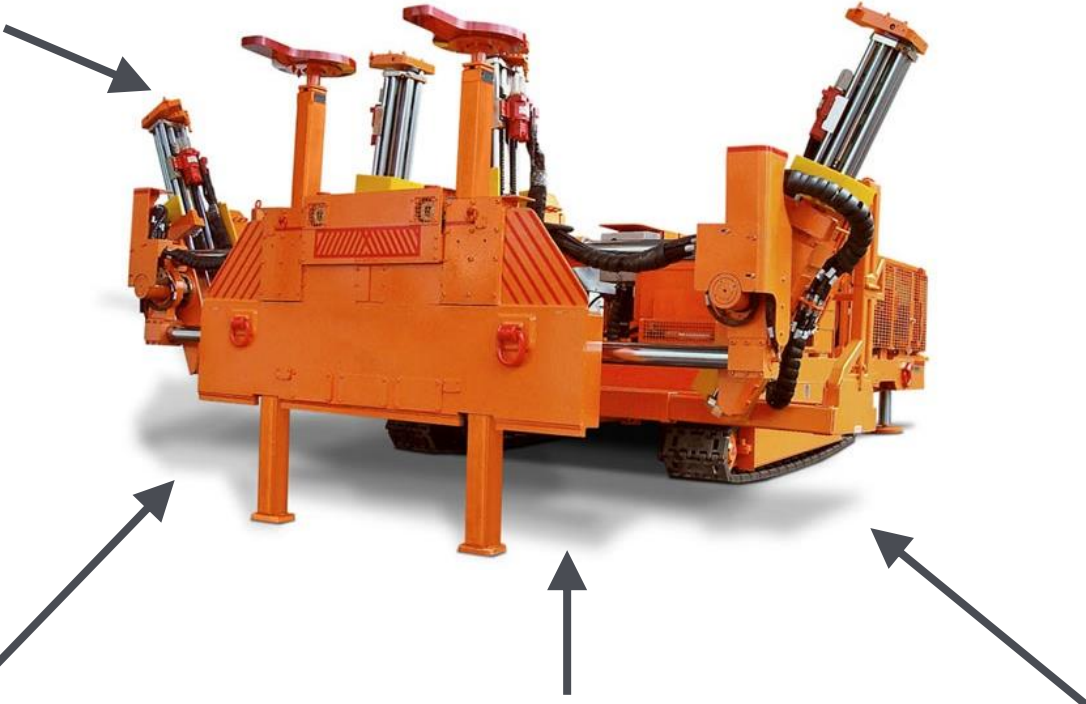

1

GUBEX
IS Lights

3

HAWKEYE QUAD 7 inch Displays

4

ExTREMECAM Thermal & HD Cameras

2 Underground Communications

SPITFIRE SUPER SPITFIRE
WINGMAN SPITFIRE
Wi-Fi BUBBLE SPITFIRE

1	COMPONENTS AVAILABLE FOR MULTI BOLTER	PART #
	CUBEx IS Lighting Pack with 2 X M25 KOMATSU MB	CX2181-018-KMB
	5 X CUBEx IS Area Lights - Ambient, 6xWhite LEDs	CX300-101
	4 X CUBEx IS Reverse Lights - 2xRed LEDs, 4xWhite LEDs	CX300-004
	1 X CUBEx IS Mode Light	CX200-017
	9 X Molex F to M20 Gland - 4 core x 1.5mm Cable	ME5840-2-21-117B-5