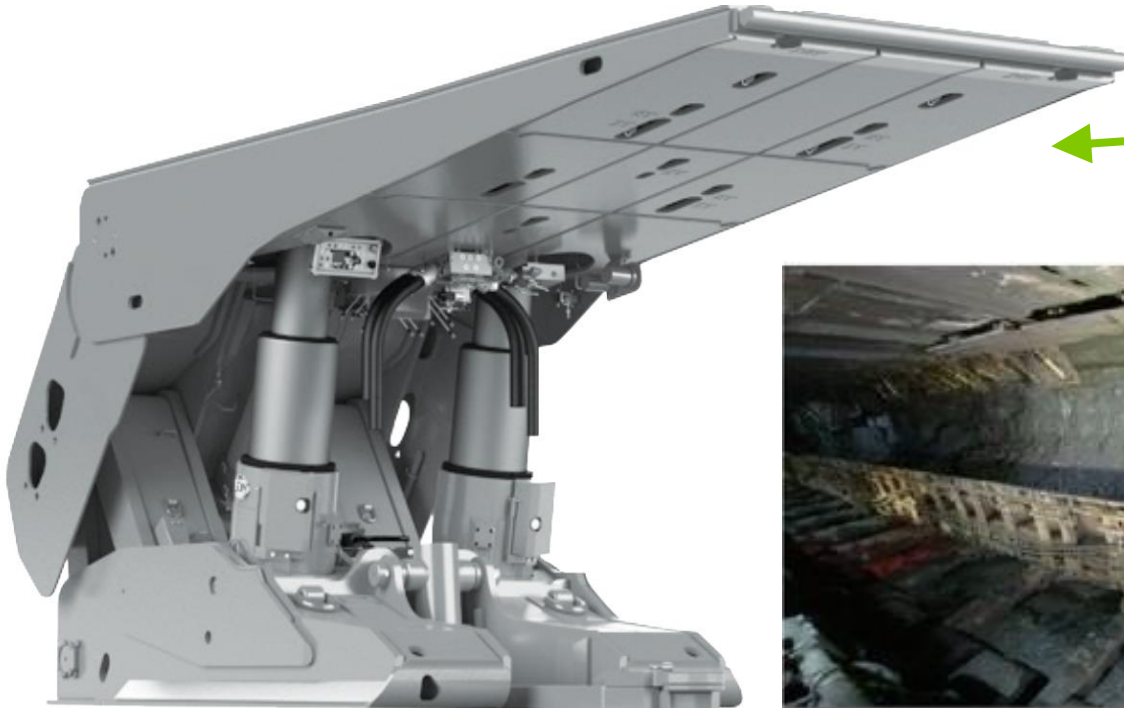

Illuminate the Coalface and AFC area with floodlights mounted on the PRS canopy to support band recognition and make the Longwall face brighter and safer

1

**CUBEx IS Lights**

- High efficiency, long life
- Various beam angles
- Cables and plugs feed into existing IS power supplies for aerial lights
- 3 x Independent circuits
- Cool running
- IP 67 connector
- Rated from 10.5-20V DC - suitable for 12V applications
- $-20^{\circ}\text{C} < T_a < +60^{\circ}\text{C}$
- No FLP enclosure required

1	CUBEx IS Lights	
Item	Component	Part #
1	IS Light, Ambient, 6 x White, 6 x 60 Deg	CX200-001
2	IS Light, Ambient, 6 x White, 6 x 60 Deg (new tech LED)	CX300-001
3	IS Light Overhead Mounting Bracket	CX209-002
4	Cables (contact Nautitech for specifications)	